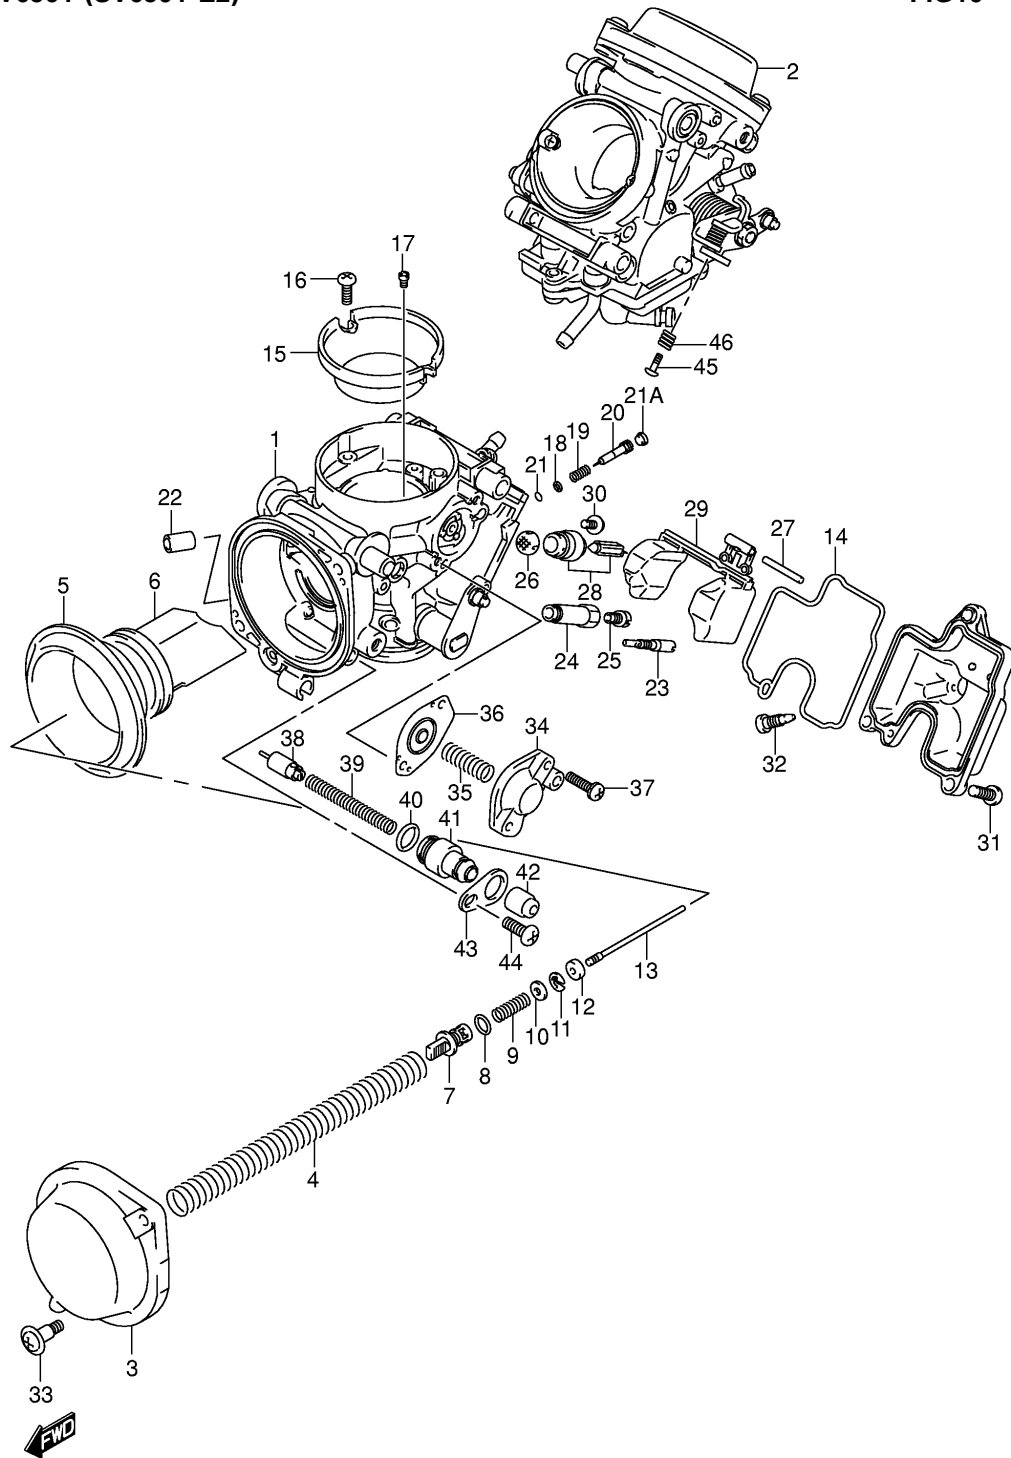

Ref No	Part No	Description
1	12611-20F01	Gear, Starter Idle
2	09206-12001	Pin
3	12600-20840	Clutch Set, Starter
4	07130-08163	Bolt

Ref No	Part No	Description
1	12710-20F00	Cam Shaft, Intake Front
2	12720-20F00	Cam Shaft, Exhaust Front
3	12730-20F00	Cam Shaft, Intake Rear
4	12740-20F00	Cam Shaft, Exhaust Rear
5	12800-05820	Shim Set, Tappet
6	99000-69491	• . Case, Tappet Shim
7	12911-46E00	Valve, Intake
8	12912-20F00	Valve, Exhaust
9	12920-33E10	Spring Set, Valve
10	12931-33E10	Retainer, Valve Spring
11	12933-39E00	Seat, Valve Spring
12	09289-04002	Oil Seal (4.5x10x8)
13	12932-17E50	Cotter, Valve
14	12891-17E00	Tappet
15	12892-05C00-120	Shim, Tappet (t:1.20)
15	12892-05C00-125	Shim, Tappet (t:1.25)
15	12892-05C00-130	Shim, Tappet (t:1.30)
15	12892-05C00-135	Shim, Tappet (t:1.35)
15	12892-05C00-140	Shim, Tappet (t:1.40)
15	12892-05C00-145	Shim, Tappet (t:1.45)
15	12892-05C00-150	Shim, Tappet (t:1.50)
15	12892-05C00-155	Shim, Tappet (t:1.55)
15	12892-05C00-160	Shim, Tappet (t:1.60)
15	12892-05C00-165	Shim, Tappet (t:1.65)
15	12892-05C00-170	Shim, Tappet (t:1.70)
15	12892-05C00-175	Shim, Tappet (t:1.75)
15	12892-05C00-180	Shim, Tappet (t:1.80)
15	12892-05C00-185	Shim, Tappet (t:1.85)
15	12892-05C00-190	Shim, Tappet (t:1.90)
15	12892-05C00-195	Shim, Tappet (t:1.95)
15	12892-05C00-200	Shim, Tappet (t:2.00)
15	12892-05C00-205	Shim, Tappet (t:2.05)
15	12892-05C00-210	Shim, Tappet (t:2.10)
15	12892-05C00-215	Shim, Tappet (t:2.15)
15	12892-05C00-220	Shim, Tappet (t:2.20)

Ref No	Part No	Description
1	12760-19F00	Chain, Cam Shaft Drive
2	12771-19F00	Guide, Cam Chain No.1
3	12782-19F00	Guide, Cam Chain No.2
4	07130-06123	Bolt
5	12811-19F00	Tensioner, Cam Chain
6	12812-35C00	Bolt, Cam Chain Tensioner
7	08211-06181	Washer
8	12830-19F11	Adjuster Assy, Tensioner
9	12837-33E00	Gasket, Tensioner Adjuster
10	12834-33E00	Plug, Tensioner Adjuster
11	12837-24A10	Gasket, Tensioner Adjuster
12	07130-06253	Bolt